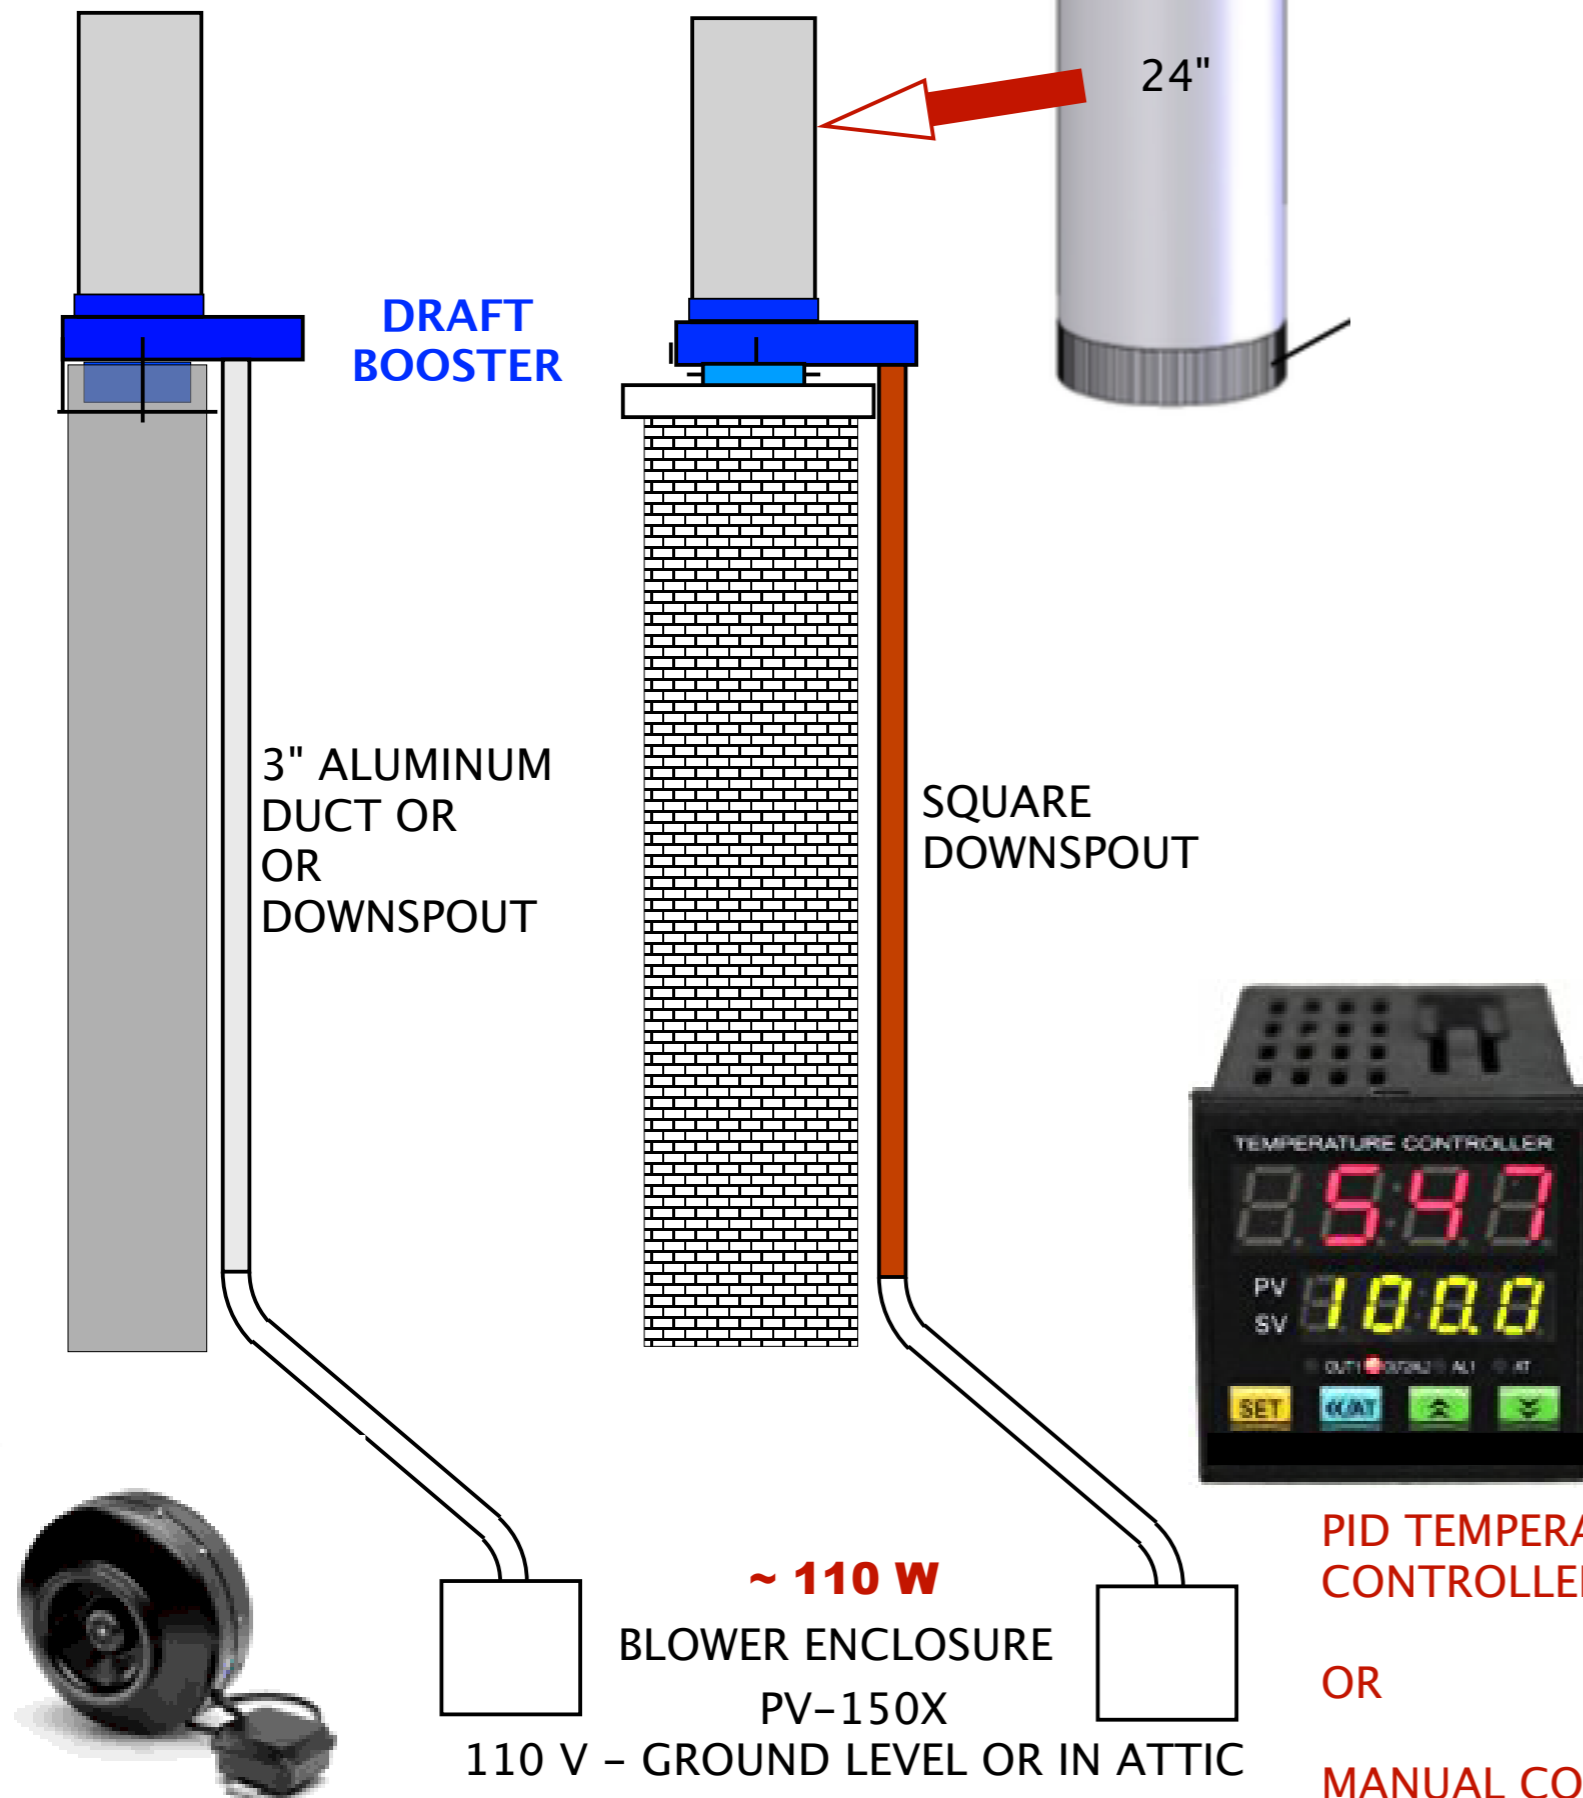

# Safe Water Heating System for Woodstoves Build a sheet metal box and attach HX