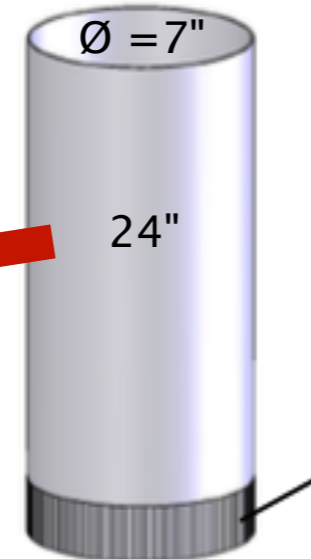

# Safe Water Heating System for Woodstoves Build a sheet metal box and attach HX